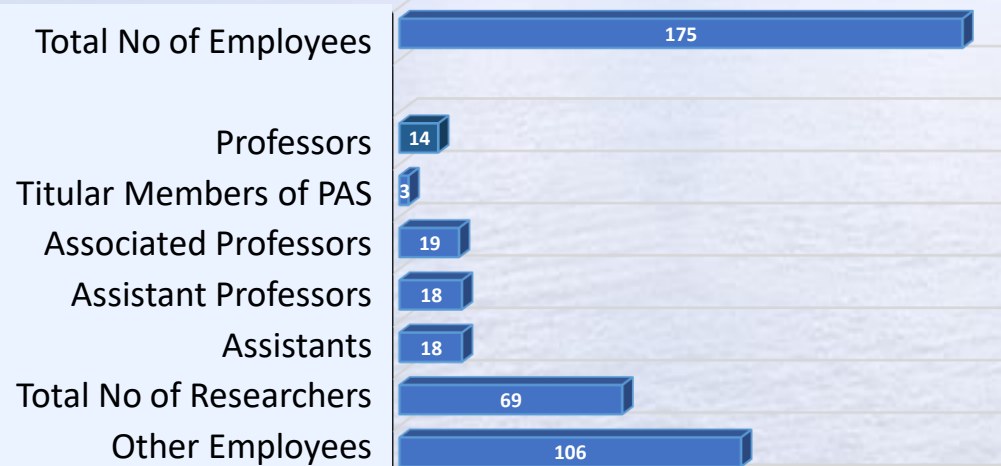

Institute of Geophysics Polish Academy of Sciences

Departments of IG PAS

EMPLOYMENT STRUCTURE

STRUCTURE OF RESEARCHER'S AGE

EARTH AND PLANETARY RESEARCH CENTRE

MISSION:

The Center integrates and strengthens the research and organizational capacities for carrying out research projects in the field of earth sciences. The Center also promotes knowledge about the Earth and solar system; the Center publishes the international book series Geoplanet: Earth and Planetary Sciences Series together with Springer Verlag.