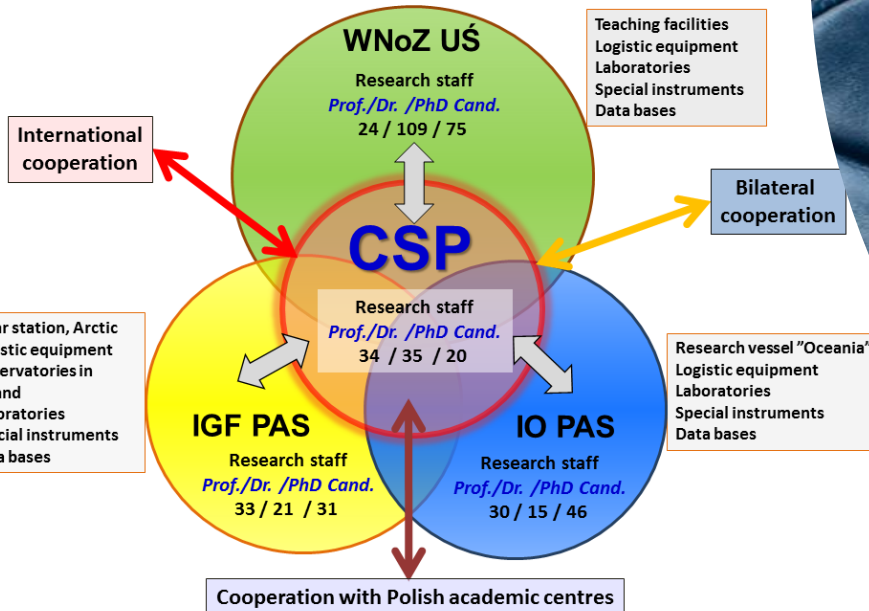

Centre for Polar Studies (CSP)