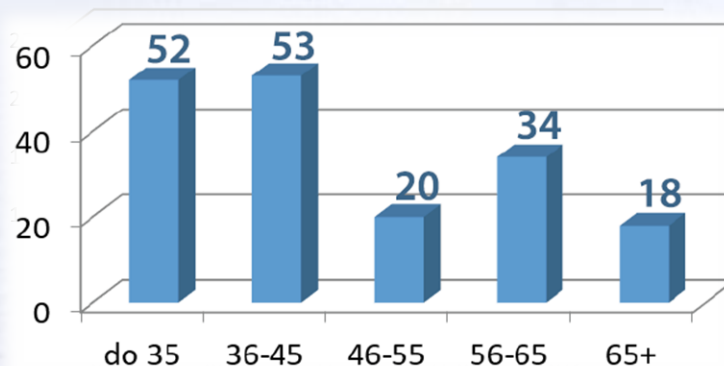

Institute of Geophysics Polish Academy of Sciences

Departments of IG PAS

EMPLOYMENT STRUCTURE

STRUCTURE OF RESEARCHER'S AGE

EARTH AND PLANETARY RESEARCH CENTRE

MISSION:

The Center integrates and strengthens the research and organizational capacities for carrying out research projects in the field of earth sciences. The Center also promotes knowledge about the Earth and solar system; the Center publishes the international book series Geoplanet: Earth and Planetary Sciences Series together with Springer Verlag.