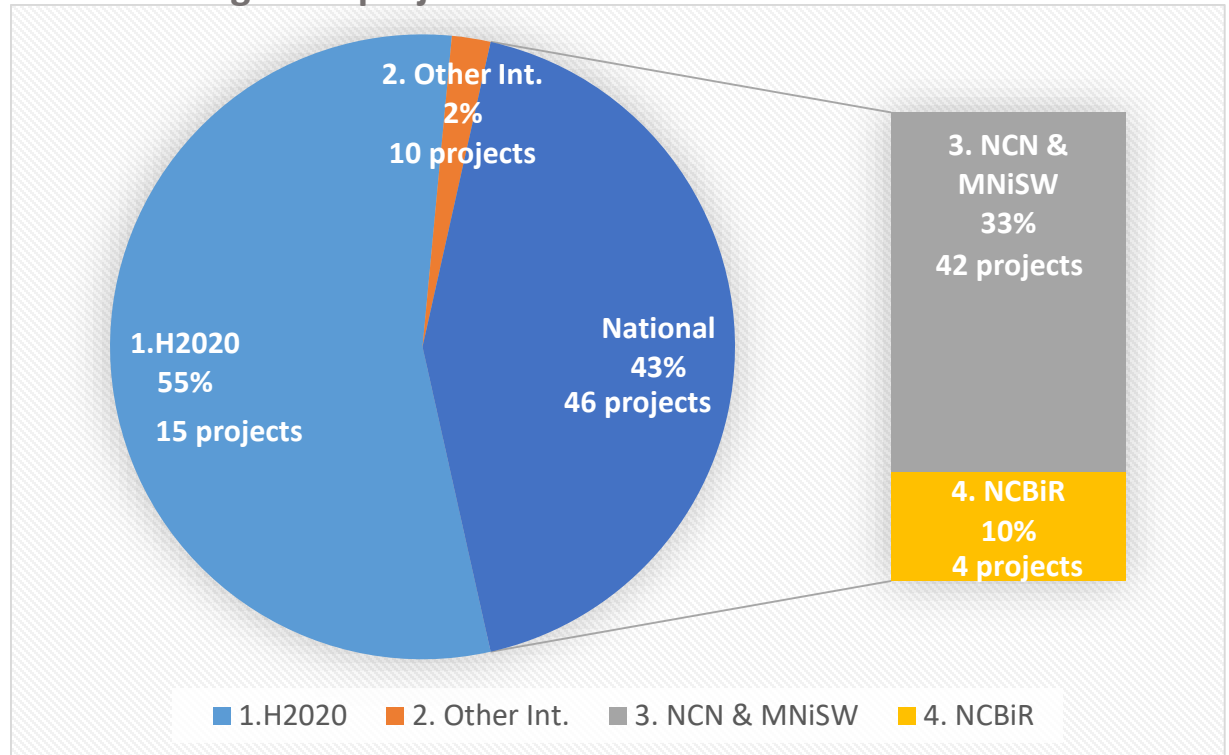

PROJECTS AND PARTNERSHIP AGREEMENTS

Centrum
Studiów
Polarnych

KNO
Katedra Geofizyki
i Geologii

SCIENTIX
The community for science
education in Europe

Institute of Geophysics
Polish Academy of Sciences

Total budget for projects carried out from 2016: 6.7 mln EURO